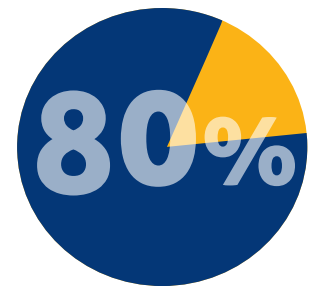

Merryhill Elementary School in Roseville

BY THE NUMBERS

5 Specialty Classes

- Art
- Music
- PE
- Technology
- Spanish

of our students participate in a variety of after-school enrichment clubs provided on-site

100%

of students have a personalized learning plan

Top reasons why families choose our school:

- 1** Challenging Curriculum
- 2** Innovative Teachers
- 3** Personalized Instruction

Our average class size is