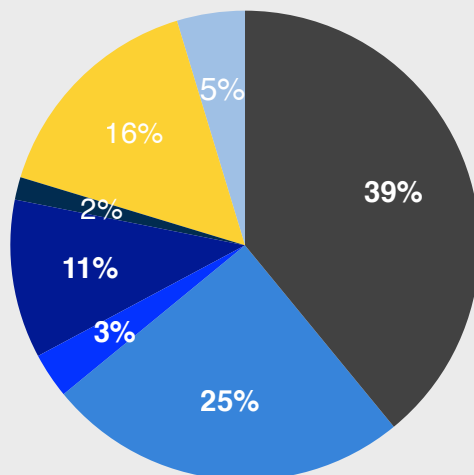

53% BOYS

47% GIRLS

100% MUSTANGS

STUDENT BODY:

 **401**

RE-ENROLLMENT RATE:

 **96%**

FACULTY SIZE:

 **64**

STUDENTS

- White/European
- Hispanic/Latino
- Asian/Pacific Islander
- Black/African/Caribbean
- Native American
- Middle Eastern/Arab
- Two+ Races
- Other/Non-disclosed

STAFF

- White/European
- Hispanic/Latino
- Asian/Pacific Islander
- Black/African/Caribbean
- Native American
- Middle Eastern/Arab
- Two+ Races
- Other/Non-disclosed