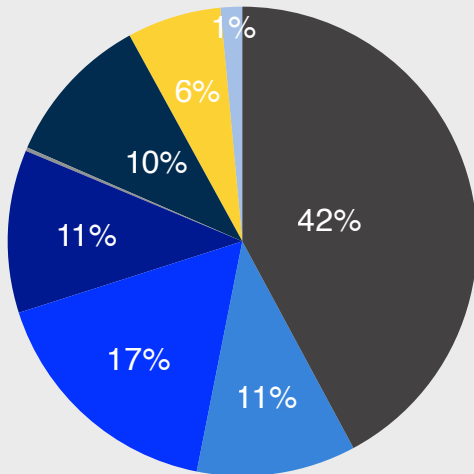

53% BOYS

47% GIRLS

100% MUSTANGS

STUDENT BODY:

 **401**

RE-ENROLLMENT RATE:

 **96%**

FACULTY SIZE:

 **64**

STUDENTS

- White/European
- Hispanic/Latino
- Asian/Pacific Islander
- Black/African/Caribbean
- Native American
- Middle Eastern/Arab
- Two+ Races
- Other/Non-disclosed

STAFF

- White/European
- Hispanic/Latino
- Asian/Pacific Islander
- Black/African/Caribbean
- Native American
- Middle Eastern/Arab
- Two+ Races
- Other/Non-disclosed